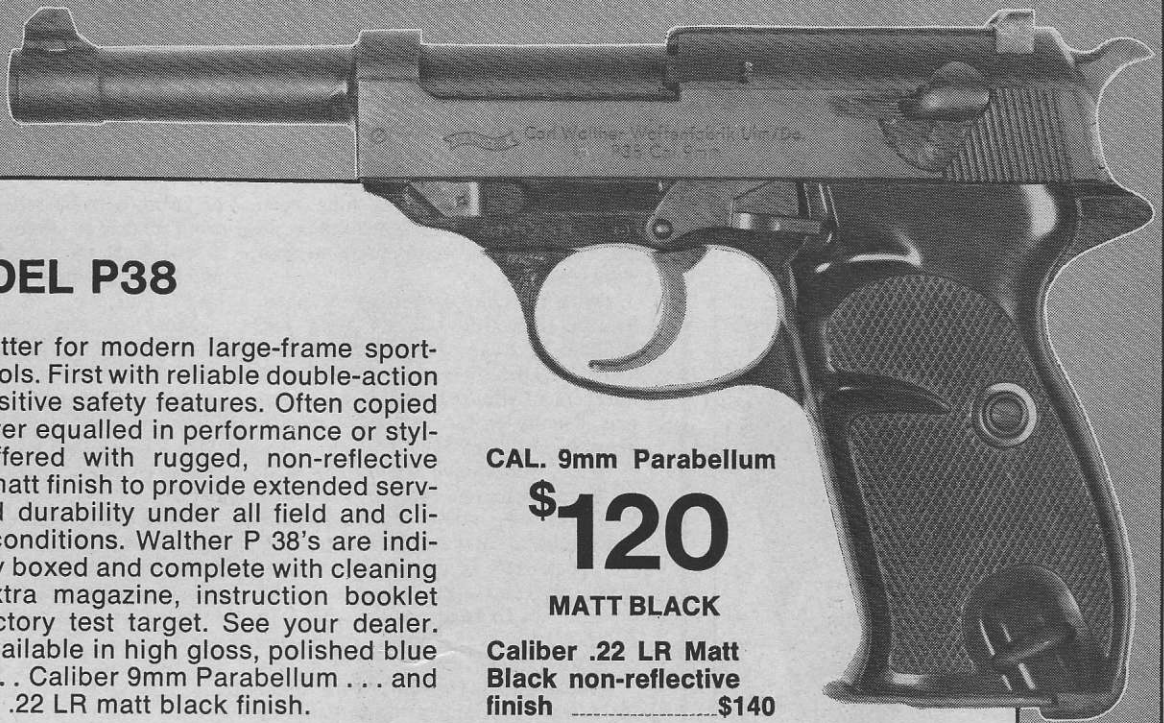

WALTHER

MODEL P38

Pacesetter for modern large-frame sporting pistols. First with reliable double-action and positive safety features. Often copied but never equalled in performance or styling. Offered with rugged, non-reflective black matt finish to provide extended service and durability under all field and climatic conditions. Walther P 38's are individually boxed and complete with cleaning rod, extra magazine, instruction booklet and factory test target. See your dealer. Also available in high gloss, polished blue finish . . . Caliber 9mm Parabellum . . . and Caliber .22 LR matt black finish.

CAL. 9mm Parabellum

\$120

MATT BLACK

Caliber .22 LR Matt Black non-reflective finish\$140

AUTHENTIC
CONTINENTAL
DESIGN

P 38 HOLSTERS

European Saddle Leather

Full-flap, top-grain leather holsters to fully cover and protect your P 38. Stitched and riveted for rugged field use. Complete with extra magazine pocket, quick-release strap and unique 'gravity' opening speed feature design. Rich black gloss finish.